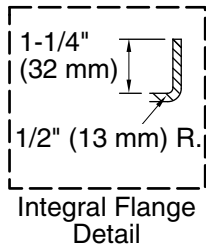

No change in measurements if connected with drain illustrated. (K-7272)

Required Electrical Service

One dedicated circuit required, protected with Class A Ground-Fault Circuit-Interrupter (GFCI). Outside North America, this device may be known as a Residual Current Device (RCD).

Pump: 120 V, 15 A, 60 Hz

Technical Information

All product dimensions are nominal.

Installation: Three-wall alcove

Drain location: Right

Basin area, bottom: 45-1/8" x 19-11/16" (1146 mm x 500 mm)

Basin area, top: 52-1/8" x 22-1/16" (1324 mm x 560 mm)

Weight: 113 lbs (51.3 kg)

Minimum floor load: 49 lbs/ft² (239.2 kg/m²)

Water depth: 15-1/8" (384 mm)

Water capacity: 57 gal (215.8 L)

Electrical component rating: Pump: 120 V, 7 A, 60 Hz

Pump speed: Single

Notes

Measure your actual product for rough-in details.

Install this product according to the installation instructions.

The hot water supply should be 70% of the capacity of the bath or greater. Installations will vary.

ADA compliant when installed to the specific requirements of these regulations.