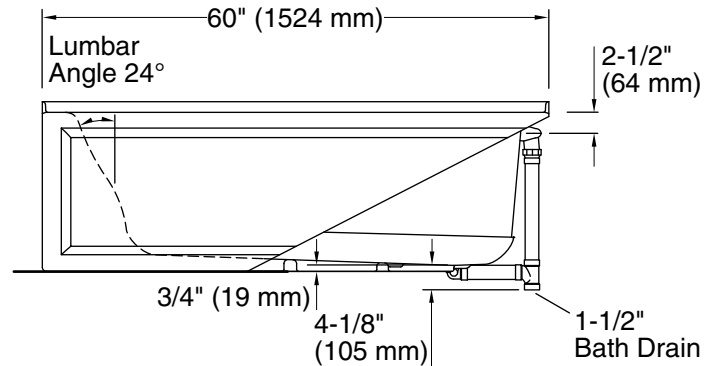

No change in measurements if connected with drain illustrated. (K-7272)

Required Electrical Service

One dedicated circuit required, protected with Class A Ground-Fault Circuit-Interrupter (GFCI). Outside North America, this device may be known as a Residual Current Device (RCD).

Pump: 120 V, 15 A, 60 Hz

Technical Information

All product dimensions are nominal.

Installation: Three-wall alcove

Drain location: Right

Basin area, bottom: 45-1/8" x 19-11/16" (1146 mm x 500 mm)

Basin area, top: 52-1/8" x 22-1/16" (1324 mm x 560 mm)

Weight: 113 lbs (51.3 kg)

Minimum floor load: 49 lbs/ft² (239.2 kg/m²)

Water depth: 15-1/8" (384 mm)

Water capacity: 57 gal (215.8 L)

Electrical component rating: Pump: 120 V, 7 A, 60 Hz

Pump speed: Single

Notes

Measure your actual product for rough-in details.

Install this product according to the installation instructions.

The hot water supply should be 70% of the capacity of the bath or greater. Installations will vary.

ADA compliant when installed to the specific requirements of these regulations.