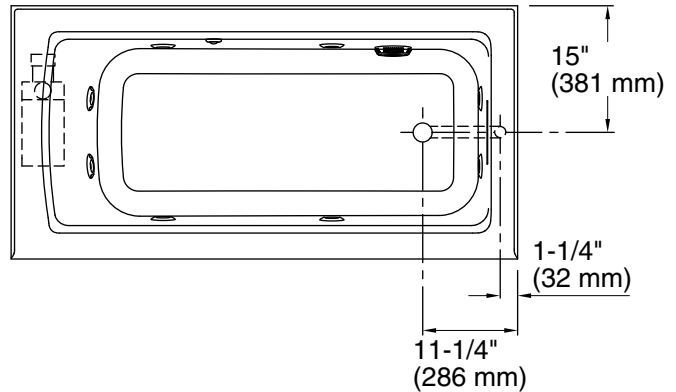

No change in measurements if connected with drain illustrated. (K-7272)

Required Electrical Service

One dedicated circuit required, protected with Class A Ground-Fault Circuit-Interrupter (GFCI). Outside North America, this device may be known as a Residual Current Device (RCD).

Pump: 120 V, 15 A, 60 Hz

Technical Information

All product dimensions are nominal.

Installation: Three-wall alcove

Drain location: Right

Basin area, bottom: 45-1/8" x 19-11/16" (1146 mm x 500 mm)

Basin area, top: 52-1/8" x 22-1/16" (1324 mm x 560 mm)

Weight: 113 lbs (51.3 kg)

Minimum floor load: 49 lbs/ft² (239.2 kg/m²)

Water depth: 15-1/8" (384 mm)

Water capacity: 57 gal (215.8 L)

Electrical component rating: Pump: 120 V, 7 A, 60 Hz

Pump speed: Single

Notes

Measure your actual product for rough-in details.

Install this product according to the installation instructions.

The hot water supply should be 70% of the capacity of the bath or greater. Installations will vary.

ADA compliant when installed to the specific requirements of these regulations.