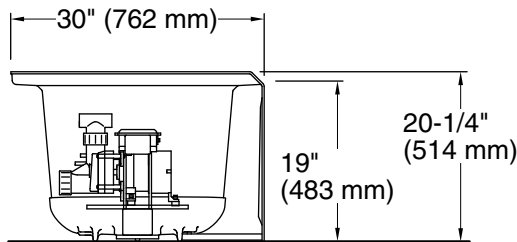

No change in measurements if connected with drain illustrated. (K-7272)

Required Electrical Service

One dedicated circuit required, protected with Class A Ground-Fault Circuit-Interrupter (GFCI). Outside North America, this device may be known as a Residual Current Device (RCD).

Pump: 120 V, 15 A, 60 Hz

Technical Information

All product dimensions are nominal.

Installation: Three-wall alcove

Drain location: Right

Basin area, bottom: 45-1/8" x 19-11/16" (1146 mm x 500 mm)

Basin area, top: 52-1/8" x 22-1/16" (1324 mm x 560 mm)

Weight: 113 lbs (51.3 kg)

Minimum floor load: 49 lbs/ft² (239.2 kg/m²)

Water depth: 15-1/8" (384 mm)

Water capacity: 57 gal (215.8 L)

Electrical component rating: Pump: 120 V, 7 A, 60 Hz

Pump speed: Single

Notes

Measure your actual product for rough-in details.

Install this product according to the installation instructions.

The hot water supply should be 70% of the capacity of the bath or greater. Installations will vary.

ADA compliant when installed to the specific requirements of these regulations.